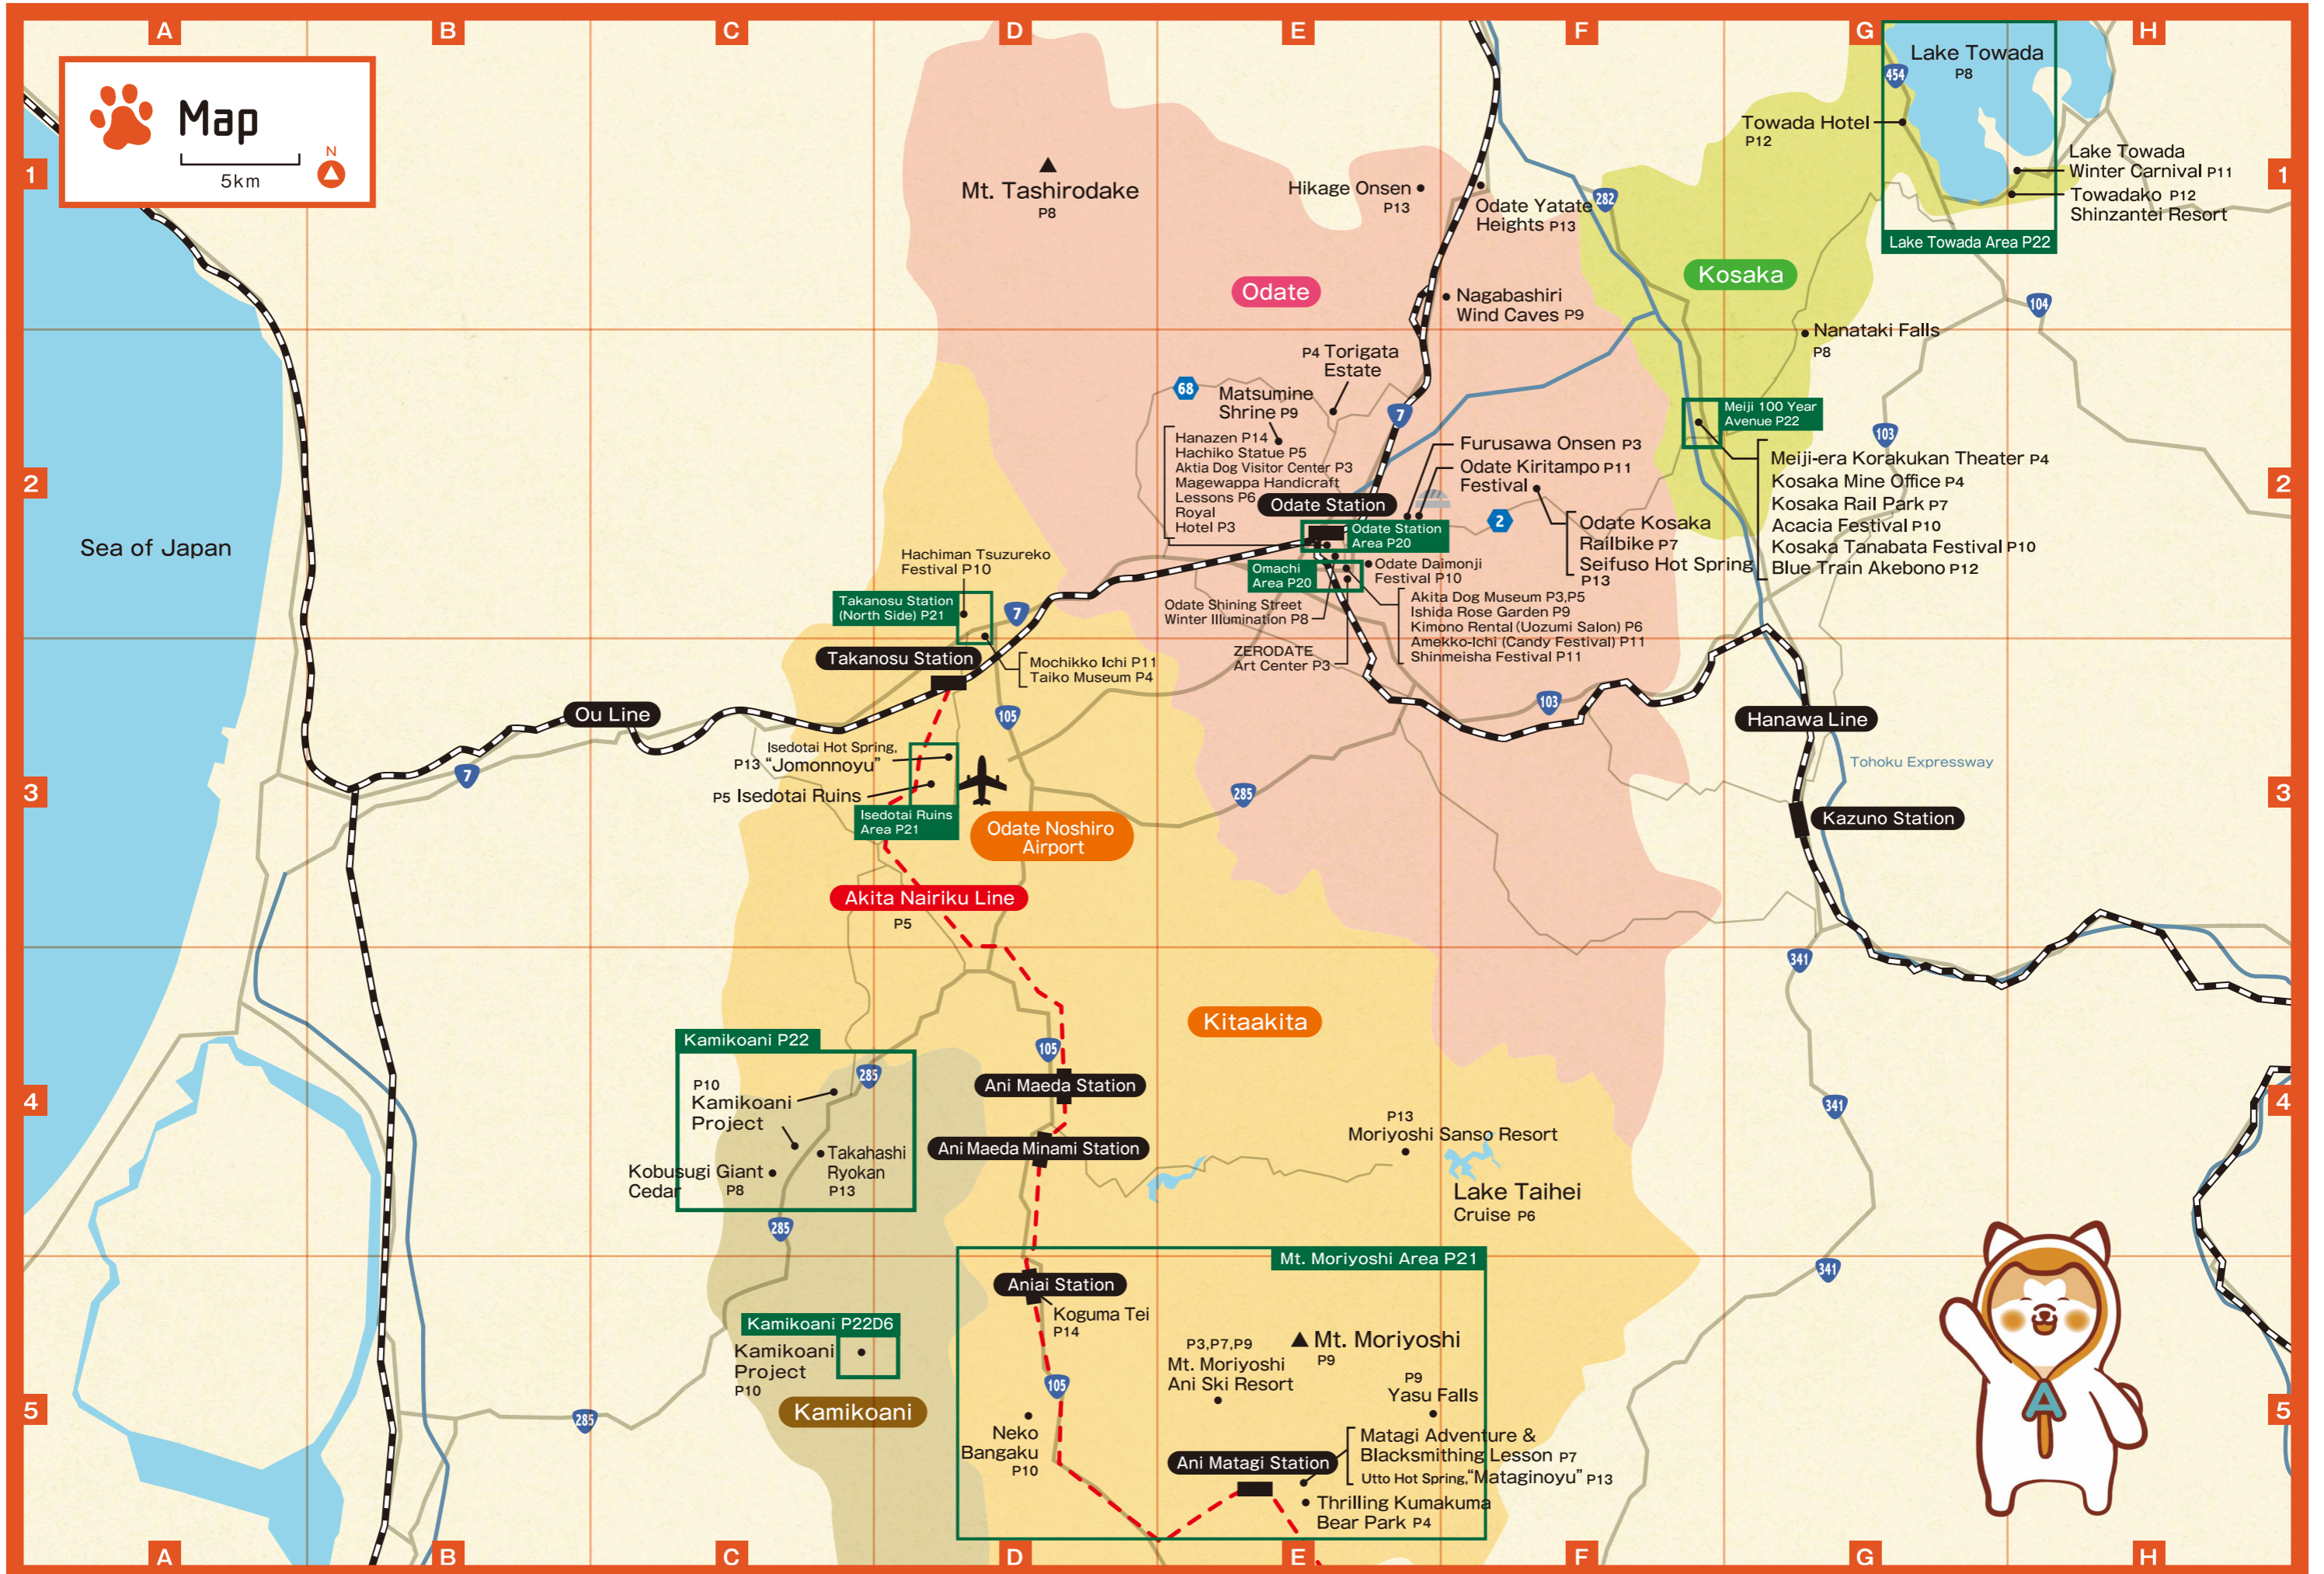

Map

5km

Sea of Japan

Iwate (Morioka)